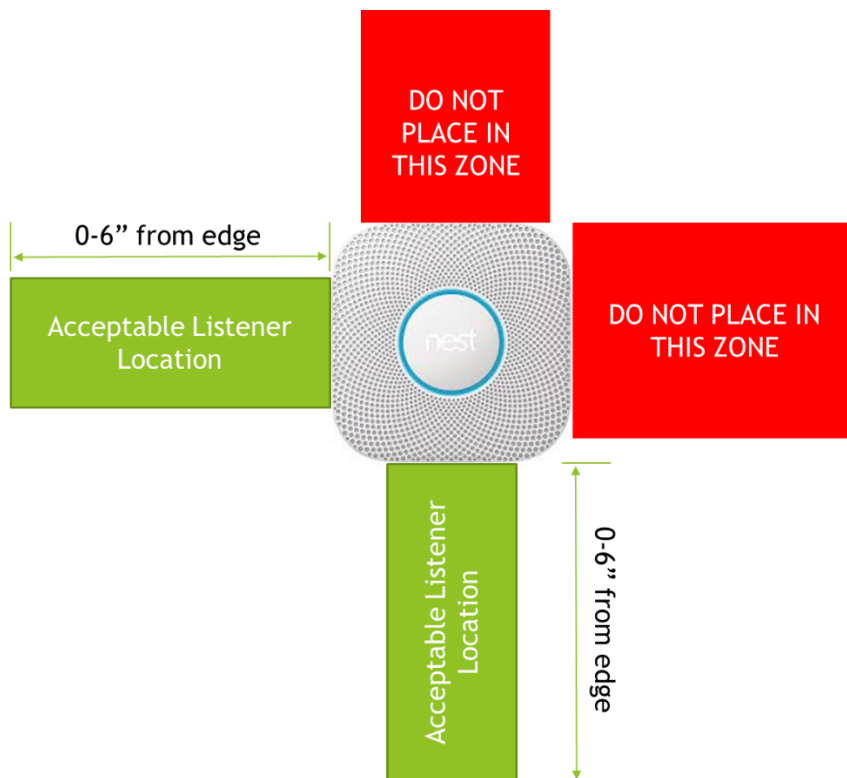

Ecolink Smoke Listener Mounting Location with Nest Smoke Detectors

Due to unique speaker performance and acoustics, the Ecolink Smoke Listener (FireFighter) will need to be mounted on only two specific sides of the Nest Smoke Detectors to guarantee detection. Below is an image showing those mounting locations.

The Ecolink Smoke/CO Listener can be placed between 0-6" from the edge of the Nest smoke detectors on ONLY TWO SIDES and function normally.

Please refer to the image to visually identify which two sides are acceptable.